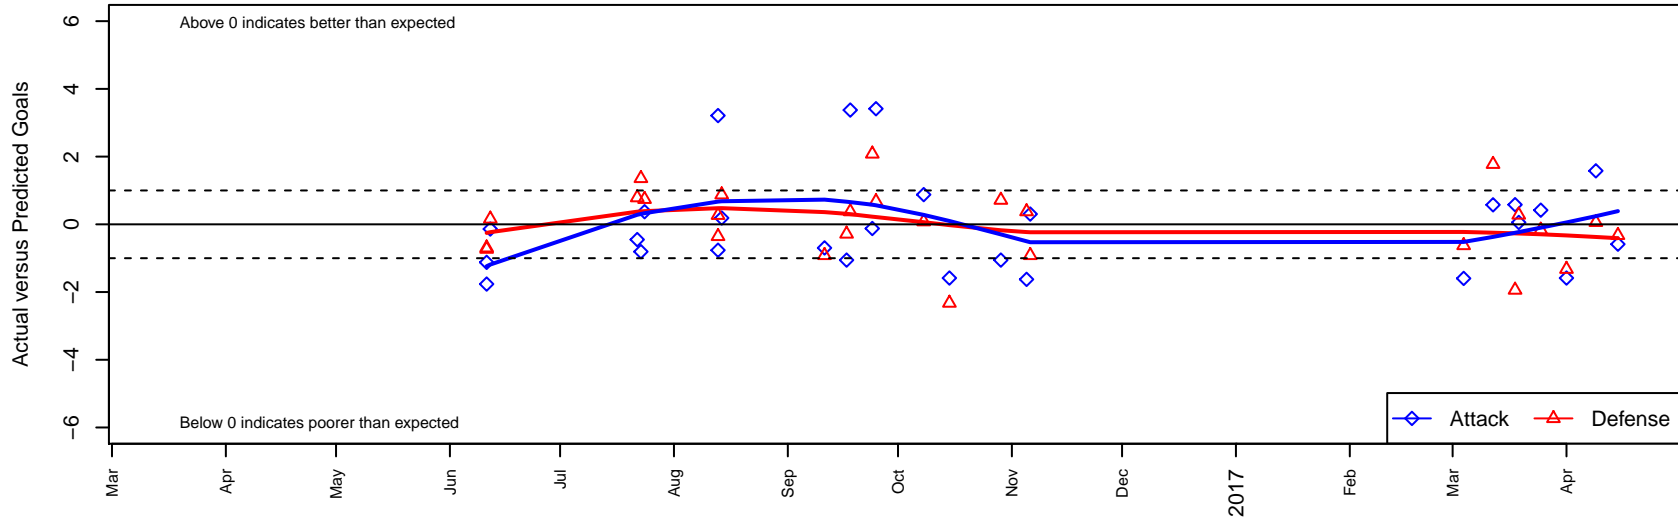

CWSA Navy G03

Central Washington Soccer Academy
 Yakima, WA
 G03 total strength=1203
 attack=5.4 defense=3.02
 fall league = PSPL Classic 1 U14
 spr league = Spr PSPL Classic 1 East U14
 notes= Steele 2014-5

CWSA Navy G03
 Dots are actual minus expected GF (blue circles) and GA (red triangles).
 Blue line is smoothed change in attack strength. Red is smoothed change in defense strength.

**attack and defense variance (black dot)
relative to other teams
and top 10 in region**