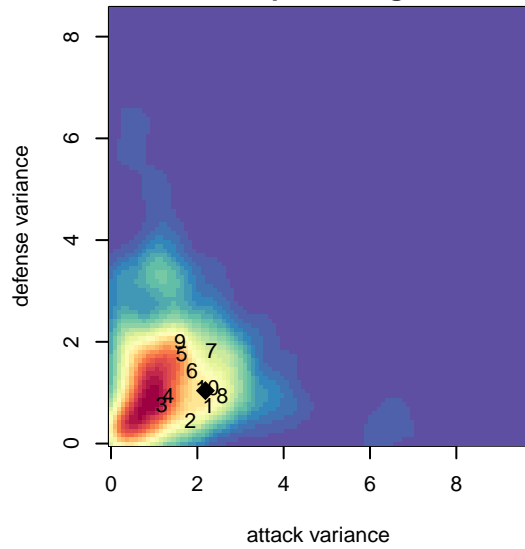

CWSA Navy G03

Central Washington Soccer Academy
 Yakima, WA
 G03 total strength=1203
 attack=5.4 defense=3.02
 fall league = PSPL Classic 1 U14
 spr league = Spr PSPL Classic 1 East U14
 notes= Steele 2014-5

CWSA Navy G03
 Dots are actual minus expected GF (blue circles) and GA (red triangles).
 Blue line is smoothed change in attack strength. Red is smoothed change in defense strength.

**attack and defense variance (black dot)
relative to other teams
and top 10 in region**