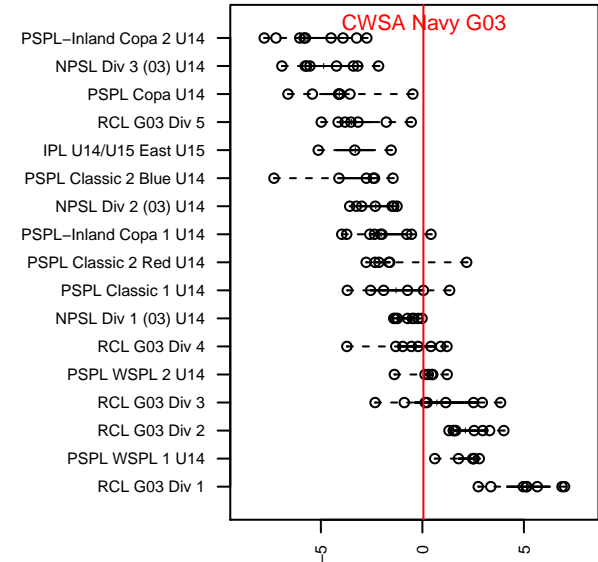

**attack and defense rating
relative to others at age
and all opponents in last 13 months**